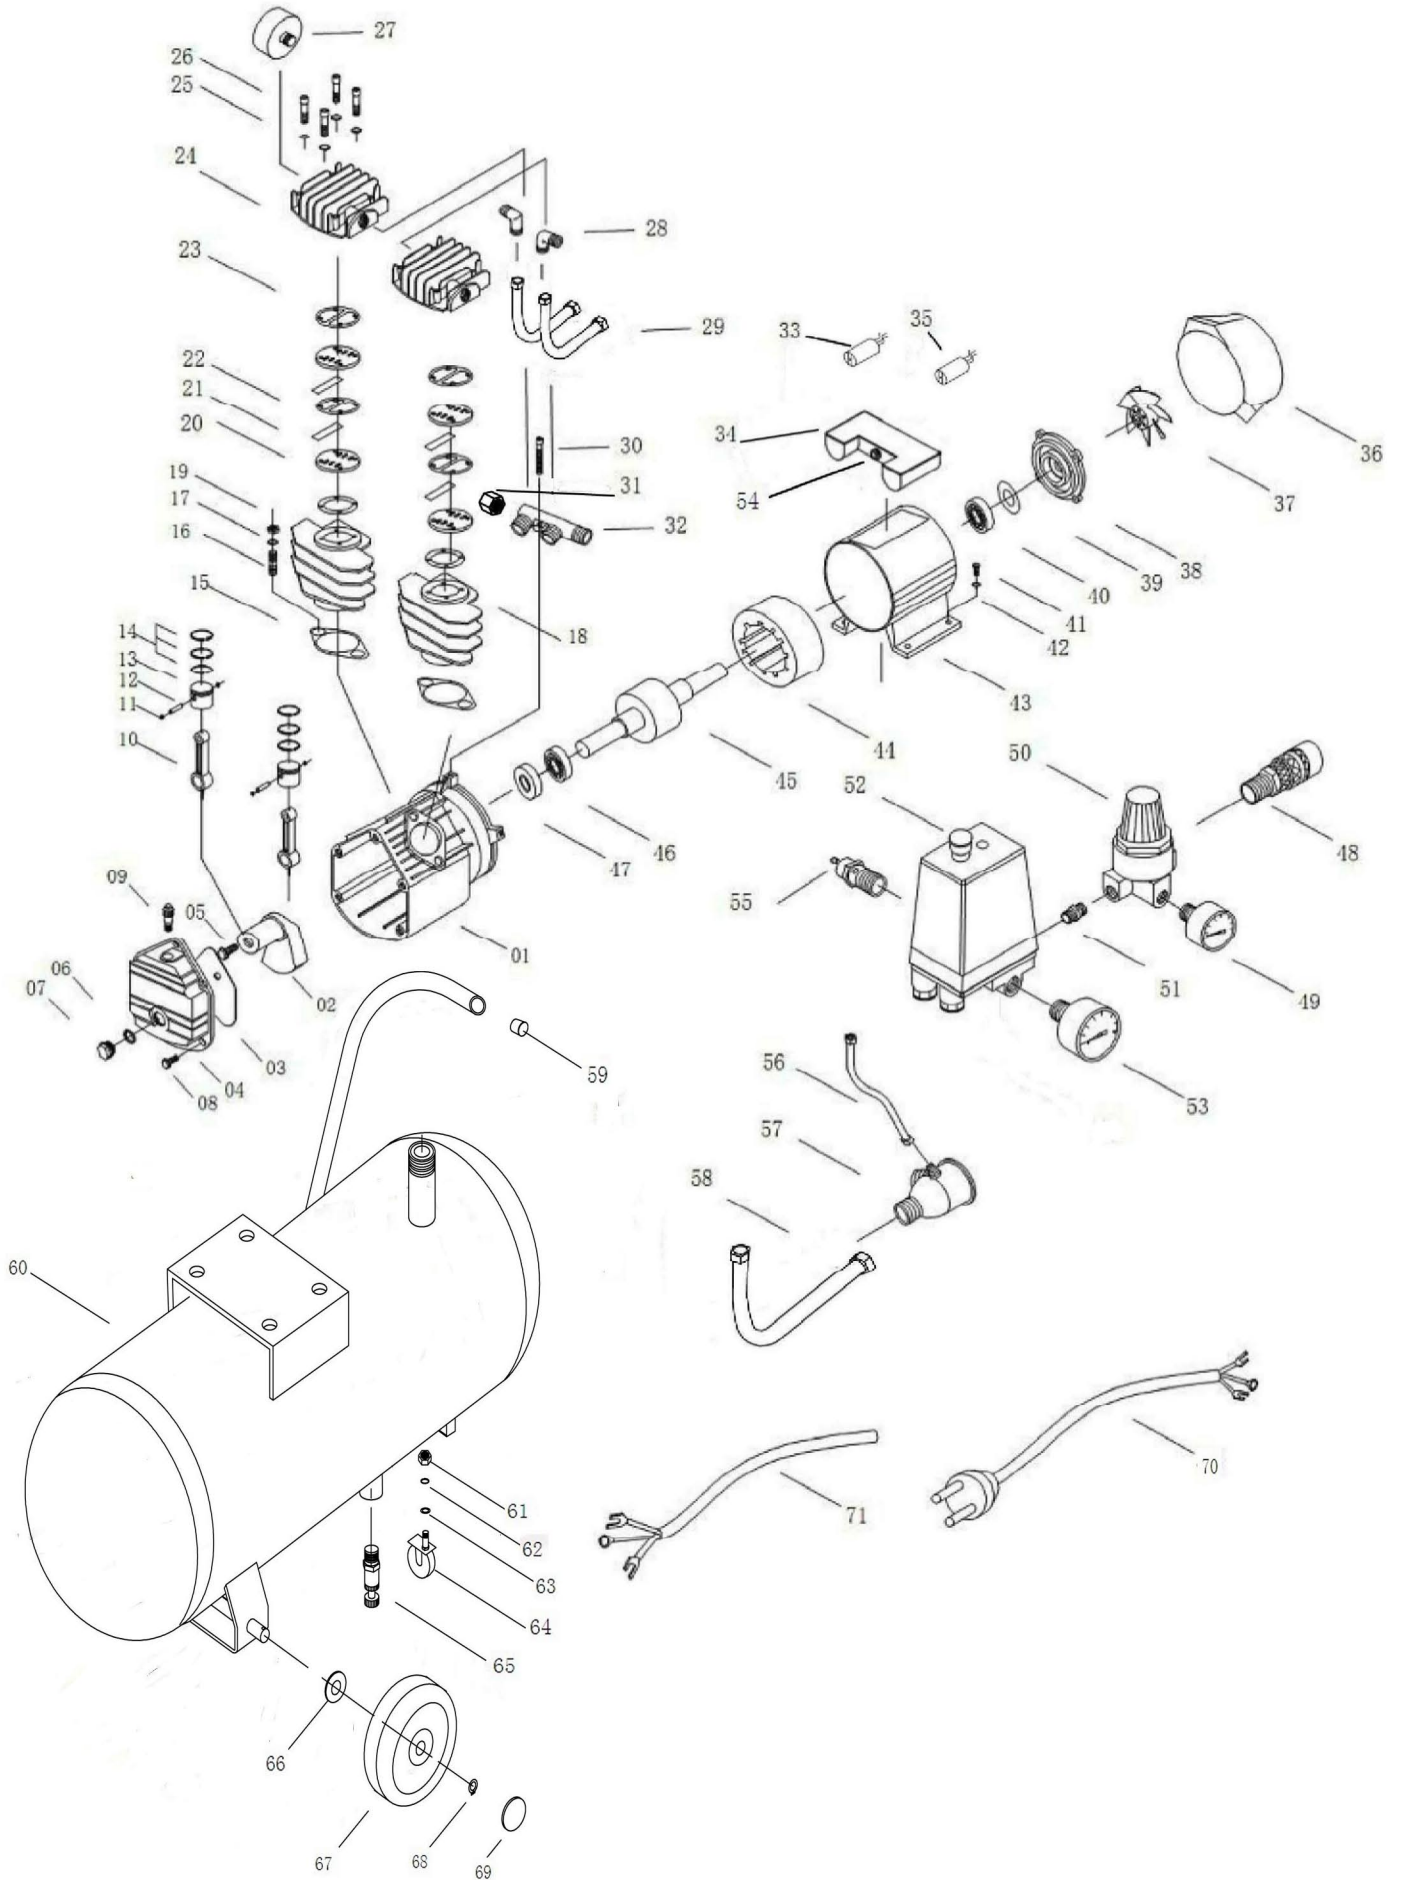

# TD/100 Parts Breakdown

# TD-100 Parts List

REF. #	PART #	DESCRIPTION	REF. #	PART #	DESCRIPTION
1	TD10001	CRANKCASE	41	TD10041	SCREW
2	TD10002	CRANKSHAFT	42	TD10042	SPRING WASHER
3	TD10003	FRONT COVER GASKET	43	TD10043	MOTOR SEAT
4	TD10004	FRONT COVER	44	TD10044	STATOR
5	TD10005	HEX BOLT	45	TD10045	ROTOR
6	TD10006	OIL SIGHTGLASS SEAL	46	TD10046	BALL BEARING
7	TD10007	OIL SIGHTGLASS	47	TD10047	OIL SEAL
8	TD10008	SCREW	48	TD10048	QUICK CONNECTOR
9	TD10009	BREATHER	49	TD10049	PRESSURE GAUGE
10	TD10010	CONNECTING ROD	50	TD10050	REGULATOR
11	TD10011	RETAINING RING	51	TD10051	CONNECTOR
12	TD10012	PISTON PIN	52	TD10052	PRESSURE SWITCH
13	TD10013	PISTON	53	TD10053	PRESSURE GAUGE
14	TD10014	COMPRESSOR RING SET	54	TD10054	OVERLOAD PROTECTOR
15	TD10015	CYLINDER GASKET	55	TD10055	SAFETY VALVE
16	TD10016	STUD BOLT	56	TD10056	TUBE
17	TD10017	SPRING WASHER	57	TD10057	CHECK VALVE
18	TD10018	CYLINDER	58	TD10058	EXHAUSTING PIPE
19	TD10019	NUT	59	TD10059	HANDLE PLUG
20	TD10020	VALVE PLATE GASKET	60	TD10060	TANK
21	TD10021	VALVE PLATE	61	TD10061	NUT
22	TD10022	VALVE REED	62	TD10062	SPRING WASHER
23	TD10023	CYLINDER HEAD GASKET	63	TD10063	FLAT WASHER
24	TD10024	CYLINDER HEAD	64	TD10064	UNIVERSAL WHEEL
25	TD10025	SPRING WASHER	65	TD10065	DRAIN VALVE
26	TD10026	HEX BOLT	66	TD10066	FLAT WASHER
27	TD10027	AIR FILTER	67	TD10067	SNAP RING
28	TD10028	ELBOW	68	TD10068	HEX NUT
29	TD10029	EXHAUSTING PIPE	69	TD10069	WHEEL COVER
30	TD10030	HEX BOLT	70	TD10070	POWER CORD
31	TD10031	UNLOADER VALVE	71	TD10071	MOTOR POWER CORD
32	TD10032	JOINT CONNECTOR			
33	TD10033	STARTING CAPACITOR			
34	TD10034	CAPACITOR HOUSING			
35	TD10035	RUNNING CAPACITOR			
36	TD10036	SHROUD			
37	TD10037	FAN			
38	TD10038	REAR MOTOR COVER			
39	TD10039	GASKET			
40	TD10040	BALL BEARING			